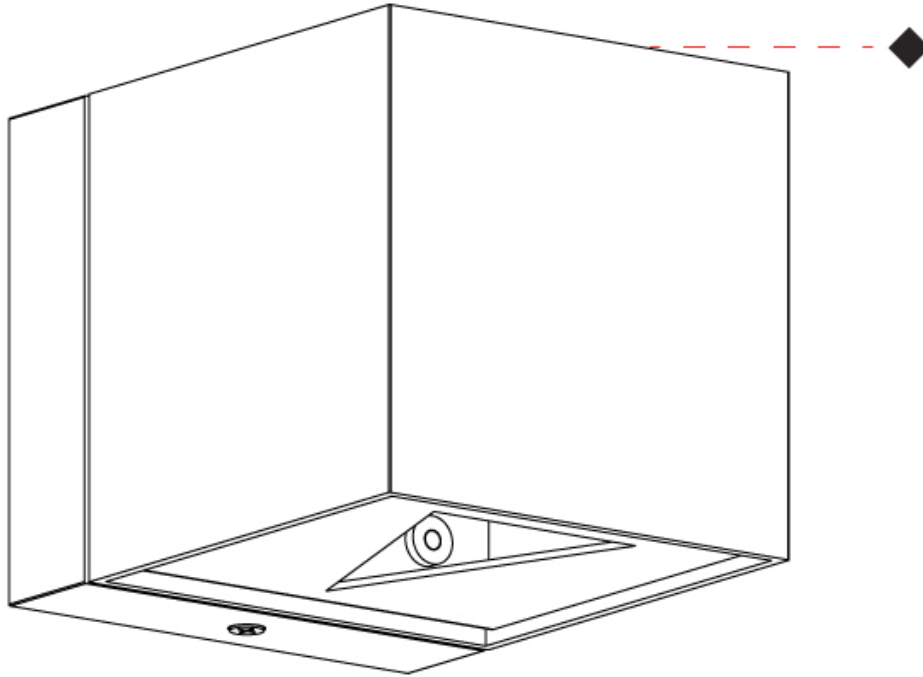

GENERAL

Series: Dau
 Subseries: Dau Single
 Brand: Milan
 Division: Design
 Mounting Type: Surface
 Mounting Location: Wall
 Subcategory: Up/Down Light

PHYSICAL

Length (mm): 80
 Length (in): 3 1/8
 Height (mm): 80
 Depth (mm): 101
 Height (in): 3 1/8
 Depth (in): 4
 Extension (mm): 101
 Extension (in): 4
 Light Distribution: Direct / Indirect
 Weight (kg): 0.82
 Weight (lbs): 1.81
 Fixture Finish: BAL / MWL / BSL
 Fixture Material: Extruded Aluminum

Certified By: Certified for North American Standards
 IP rating: IP20

108mm (4 1/4")
 108mm (4 1/4")
 J-Box cover plate
 Included

80mm 3 1/8"

80mm 3 1/8"

101mm 4"

DAU SINGLE SURFACE

D93041-

PROJECT	_____
TYPE	_____
SPECIFIER	_____
QUANTITY	_____
DATE	_____

GENERAL

Series: Dau
Subseries: Dau Single
Brand: Milan
Division: Design
Mounting Type: Surface
Mounting Location: Wall
Subcategory: Up/Down Light

PHYSICAL

Shape: Rectangle
Length (mm): 80
Length (in): 3 1/8
Height (mm): 174
Depth (mm): 101
Height (in): 6 9/11
Depth (in): 4
Extension (mm): 101
Extension (in): 4
Light Distribution: Direct / Indirect
Weight (kg): 1.23
Weight (lbs): 2.71
[Fixture Finish: BAL / MWL / BSL](#)
Fixture Material: Extruded Aluminum