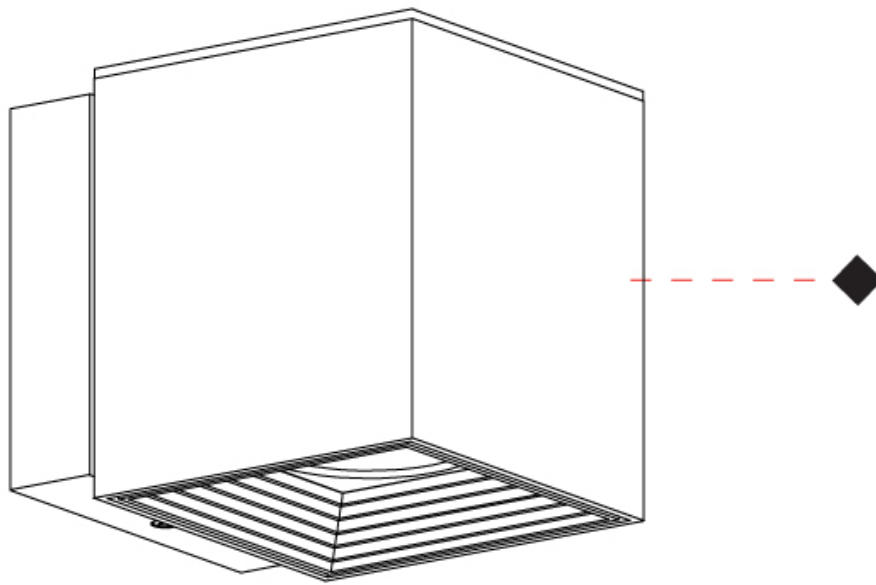

DAU SINGLE SURFACE

D93189R9-

PROJECT	_____
TYPE	_____
SPECIFIER	_____
QUANTITY	_____
DATE	_____