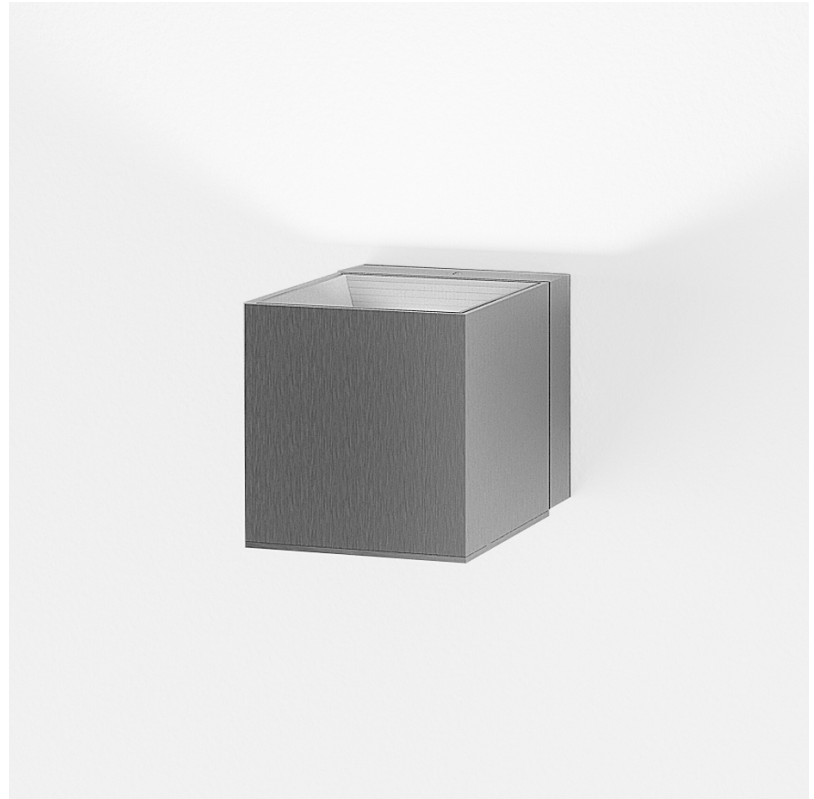

PROJECT	_____
TYPE	_____
SPECIFIER	_____
QUANTITY	_____
DATE	_____

DAU SINGLE SURFACE

D93239-

base number   Finish
Options

1. To build a product code in our configurator select the specify button on the base model # product page
2. To build a manual product code on this datasheet choose from the options listed below in blue font and add the suffix to the base model #

GENERAL

Series: Dau _____
Subseries: Dau Single _____
Brand: Milan _____
Division: Design _____
Mounting Type: Surface _____
Mounting Location: Wall _____
Subcategory: Downlight _____

PHYSICAL

Shape: Cube _____
Length (mm): 80 _____
Length (in): 3 1/8 _____
Height (mm): 80 _____
Depth (mm): 101 _____
Height (in): 3 1/8 _____
Depth (in): 4 _____
Extension (mm): 101 _____
Extension (in): 4 _____
Light Distribution: Direct _____
Fixture Finish: [BAL](#) / [MWL](#) / [BSL](#) _____
Fixture Material: Extruded Aluminum _____

ELECTRICAL

Lamp Type: LED _____
Input Wattage (W): 7 _____
Dimming: Electronic Low Voltage Dimming _____
Input Voltage (V): 120Vac Direct Line _____

LED

Number of LEDs: 1 _____
Color Temperature (°K): 3000 _____
Max. Delivered Lumen (lm): 665 _____
CRI: >90 CRI _____
Lamp Life (hrs): 50000 _____

OPTICAL

RATINGS AND CERTIFICATIONS

Certified By: Certified for North American Standards _____
IP rating: IP20 _____