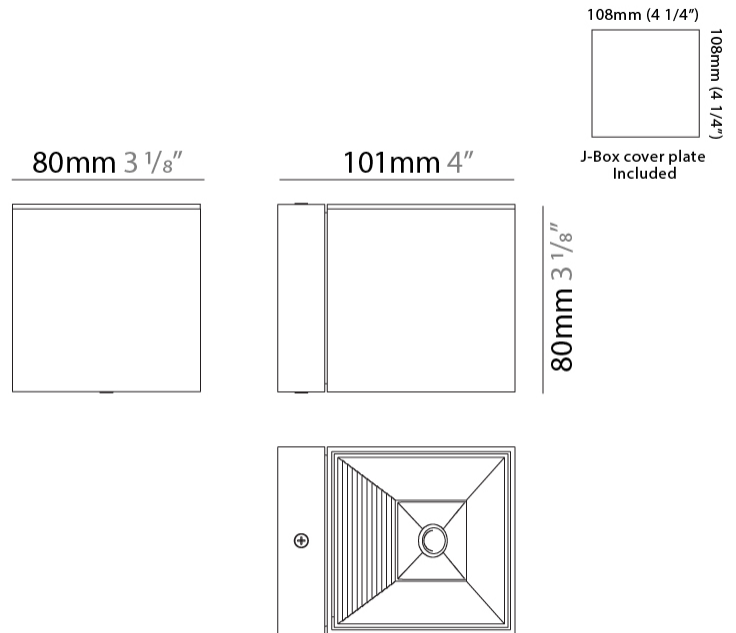

PROJECT	_____
TYPE	_____
SPECIFIER	_____
QUANTITY	_____
DATE	_____

DAU SINGLE SURFACE

D93239-

base number   Finish
Options

1. To build a product code in our configurator select the specify button on the base model # product page
2. To build a manual product code on this datasheet choose from the options listed below in blue font and add the suffix to the base model #

GENERAL

Series: Dau _____
Subseries: Dau Single _____
Brand: Milan _____
Division: Design _____
Mounting Type: Surface _____
Mounting Location: Wall _____
Subcategory: Downlight _____

PHYSICAL

Shape: Cube _____
Length (mm): 80 _____
Length (in): 3 1/8 _____
Height (mm): 80 _____
Depth (mm): 101 _____
Height (in): 3 1/8 _____
Depth (in): 4 _____
Extension (mm): 101 _____
Extension (in): 4 _____
Light Distribution: Direct _____
Fixture Finish: [BAL](#) / [MWL](#) / [BSL](#) _____
Fixture Material: Extruded Aluminum _____

ELECTRICAL

Lamp Type: LED _____
Input Wattage (W): 7 _____
Dimming: Electronic Low Voltage Dimming _____
Input Voltage (V): 120Vac Direct Line _____

LED

Number of LEDs: 1 _____
Color Temperature (°K): 3000 _____
Max. Delivered Lumen (lm): 665 _____
CRI: >90 CRI _____
Lamp Life (hrs): 50000 _____

OPTICAL

RATINGS AND CERTIFICATIONS

Certified By: Certified for North American Standards _____
IP rating: IP20 _____